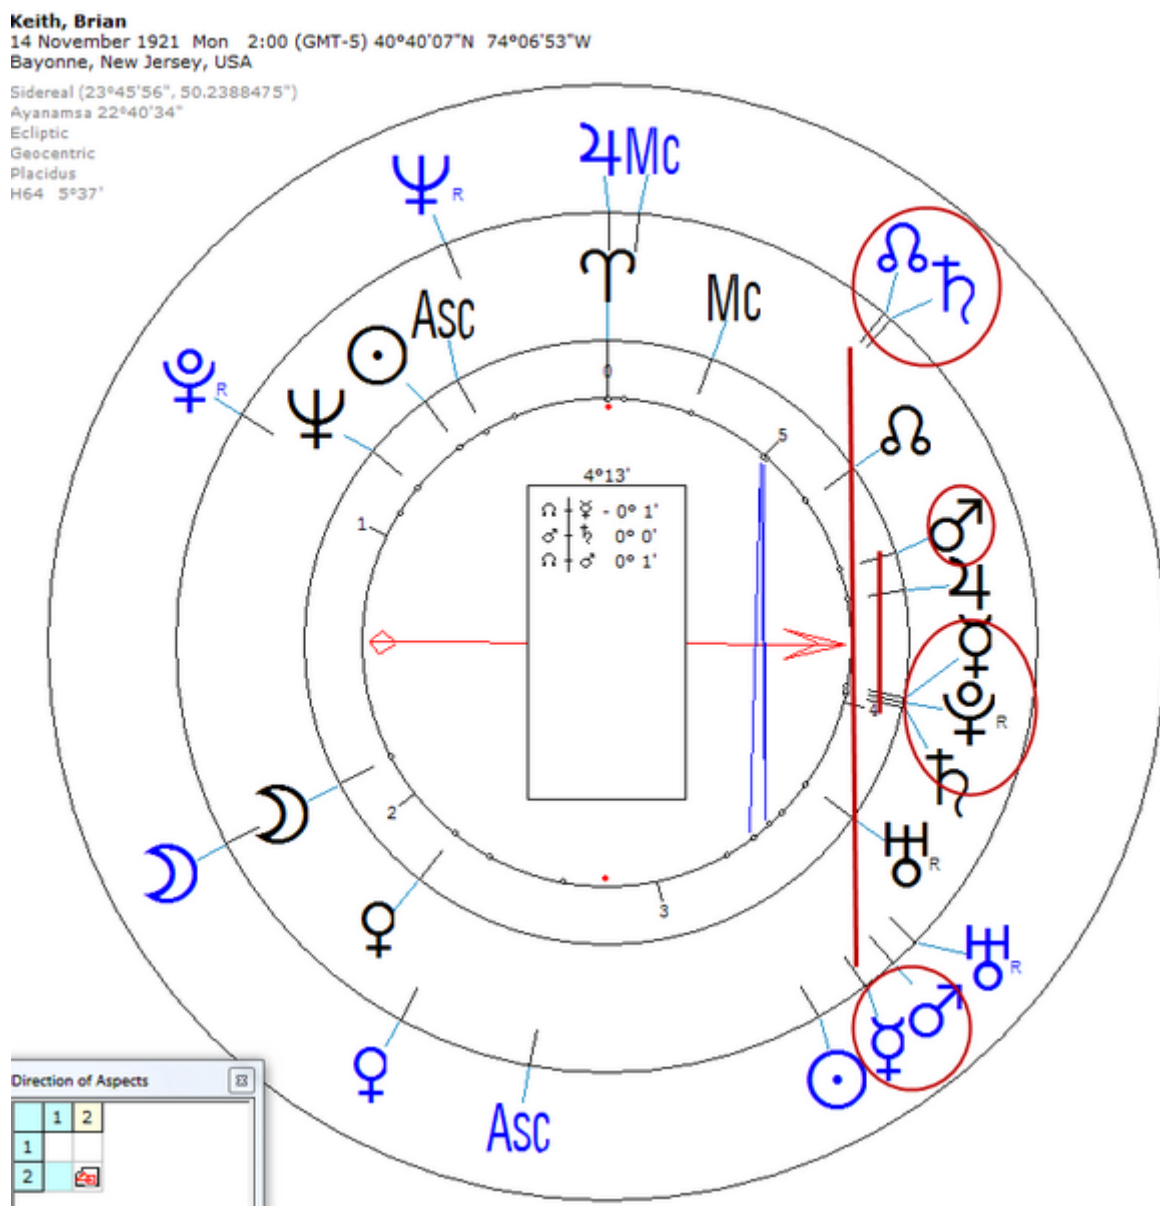

Keith, Brian

14 November 1921 at 02:00 (= 02:00 AM)Bayonne NJ, USA, 40n40, 74w06

American movie and TV actor.

<https://www.astro.com/astro-databank/Keith,_Brian>

Death by Suicide 24 June 1997 at 12:00 midnight in Malibu, CA (Gunshot to the head, age 75)

Lunar Return (Harmonic 64)

Lunar $\♂/\♁$ = Lunar $\♀/\♁$ = $\♂_n/\♁_n$